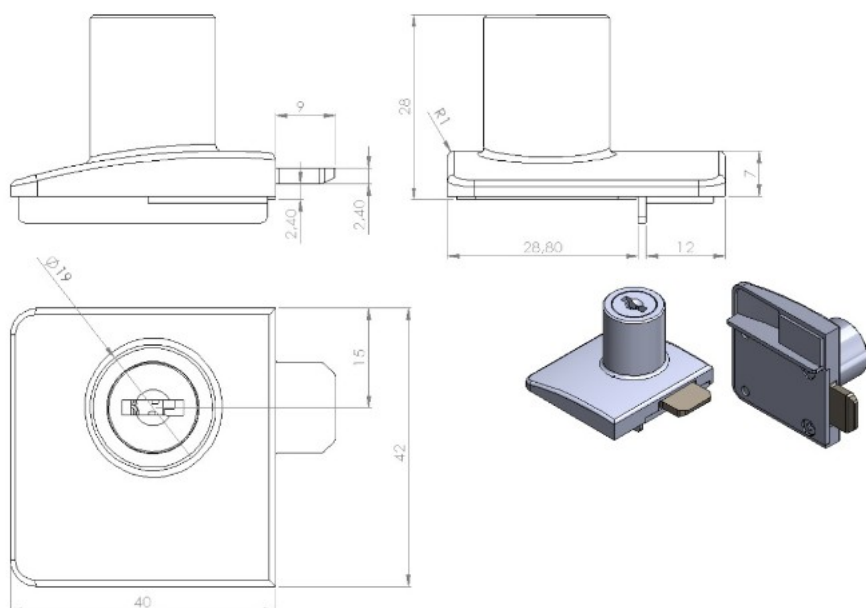

PRODUCT SHEET

Description:

Glass Door Lock "Square-U-See",F/Double Doors, Alu, W/SISO Oval Metal Key, 400 KD

Item number:

14.09.631-0

Units	Box	Carton	HS Code	Barcode
Pcs.	12	240	8301300000	
				5704866464017